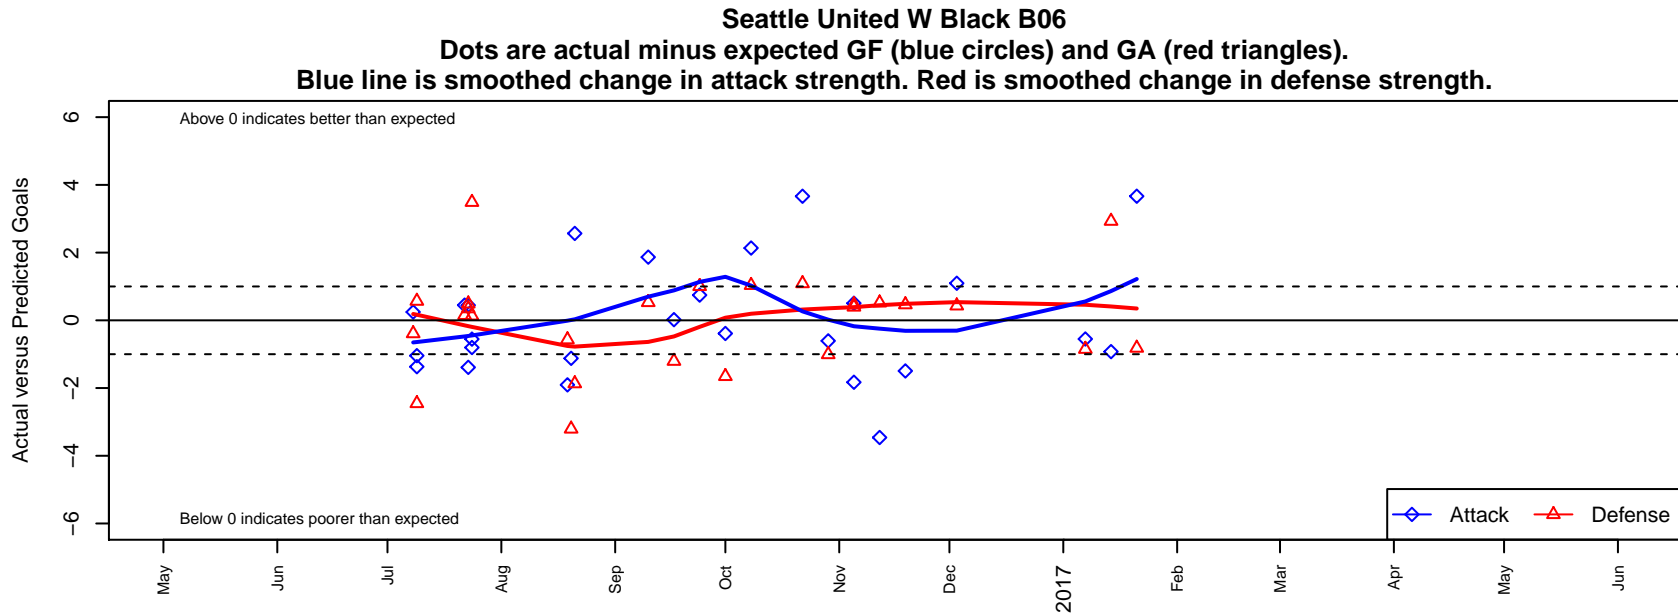

Seattle United W Black B06

Seattle United Regional
 Seattle, WA
 B06 total strength=405
 attack=0.39 defense=0.17
 fall league = NPSL Div 3 (06) U11
 notes= Jammeh 2016

alt names used:
 SEATTLE UNITED WEST B06 BLACK (WA)
 SU West B06 Black
 Seattle United West B06 Black
 SU WEST B06 BLACK
 Seattle United West B06 Black
 Seattle United West B06 Black

Venues played:
 2016 Seattle United Cup BU11 Silver
 2016 Crossfire Select U11 Bronze
 2016 Bigfoot Silver U11
 2016 NPSL Division 3 (06) U11
 2016 Founders Cup B06 Div A

**attack and defense variance (black dot)
relative to other teams
and top 10 in region**