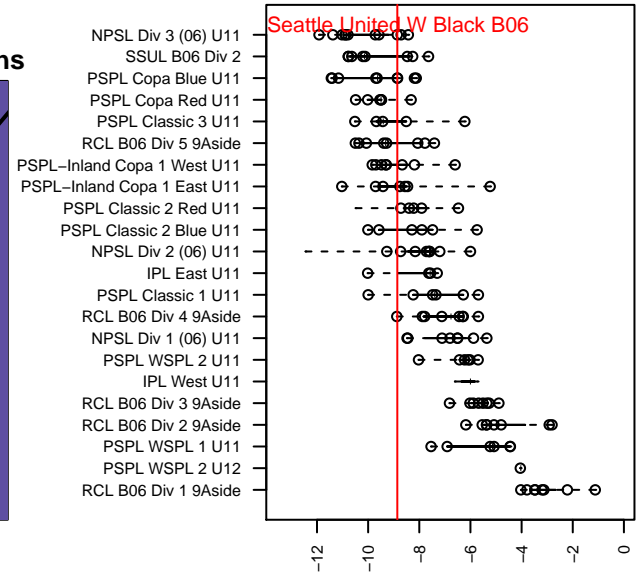

**attack and defense rating
relative to others at age
and all opponents in last 13 months**